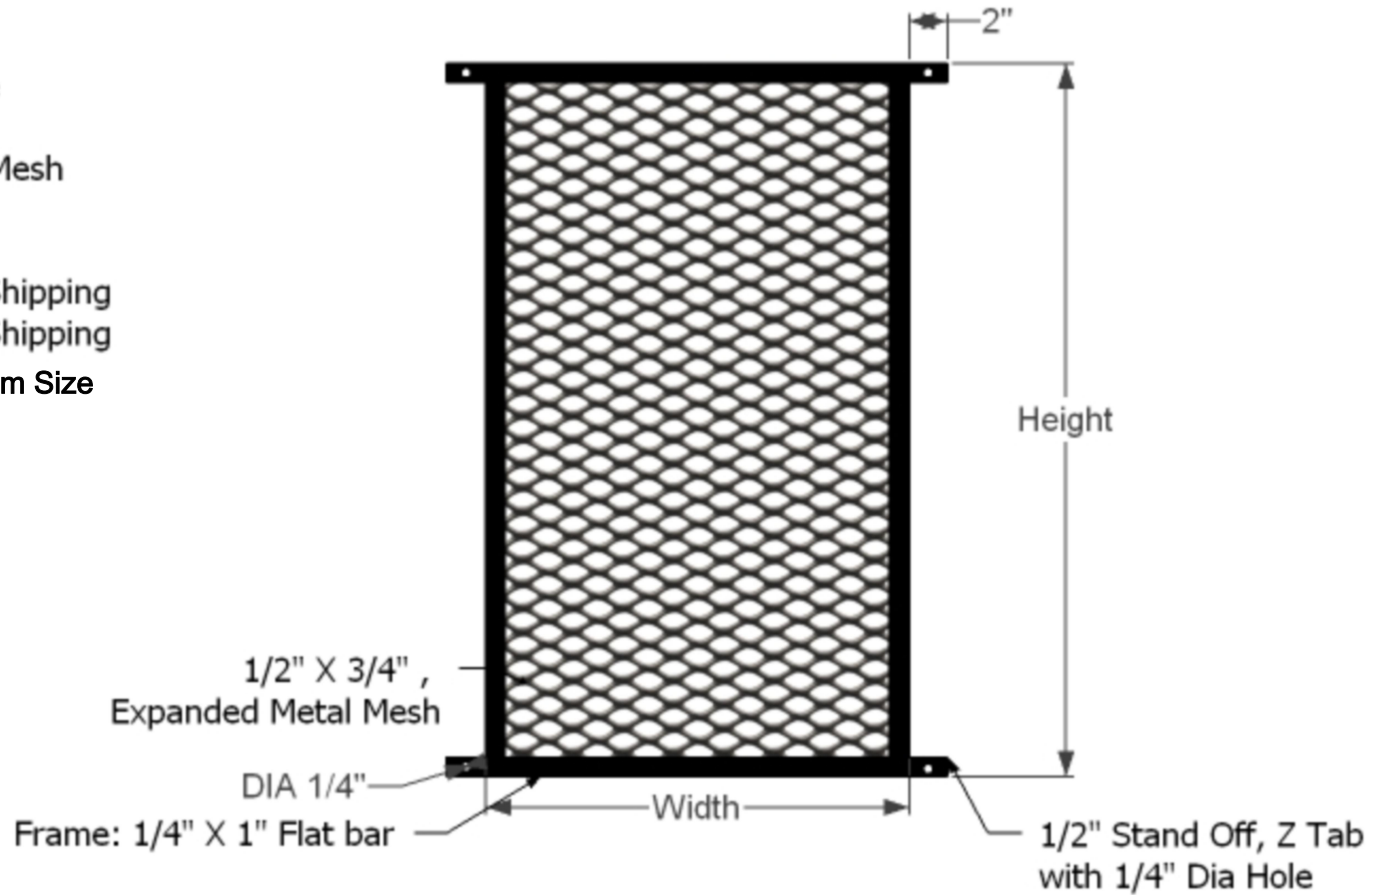

VRINDA INC.

www.SecurityWindowBars.com

Phone: 1-877-874-6321

Fax: 1-877-874-6564

Expanded Metal Door and Window Grille

Frame: 1/4" X 1" Flat bar

1/2" X 3/4" ,16 Gauge Expanded Metal Mesh

Colour: Select : Painted Black / White

Standard Size Price:

24" Width X 24" height: $125.00+Tax+Shipping

24" Width X 36" height: $150.00+Tax+Shipping

Custom Size

Project Name: _____

Name _____

Company Name _____

Street Address _____

City _____ State _____

Postal Code /Zip: _____

Phone: _____

Fax: _____

Email: _____

Estimate / Order Instructions

Opening1 : _____" Width X _____" Height , Paint _____ , Qty : _____

Opening2 : _____" Width X _____" Height , Paint _____ , Qty : _____

Opening3 : _____" Width X _____" Height , Paint _____ , Qty : _____

Opening4 : _____" Width X _____" Height , Paint _____ , Qty : _____

Approval Signature

Name: