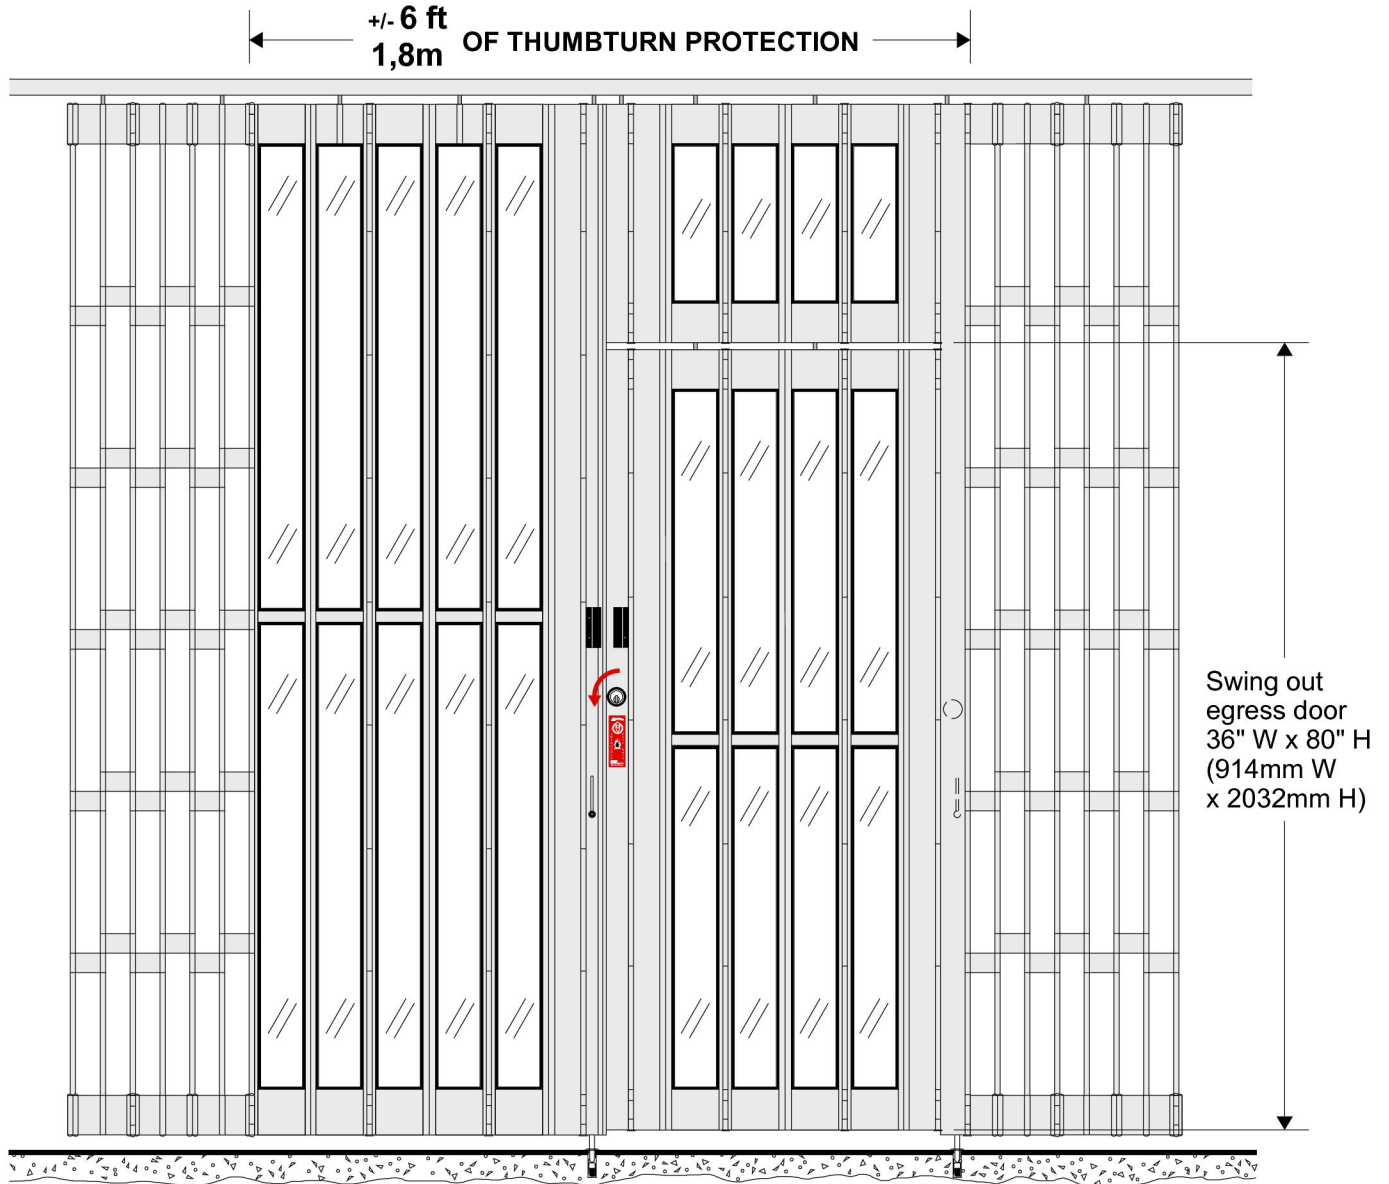

Swing out egress door

ELEVATION
(INSIDE VIEW)

Please confirm panel type for thumbturn protection:
ROYAL (TEMPERED GLASS) or AEROFLEX (PERFORATED)

PLAN VIEW