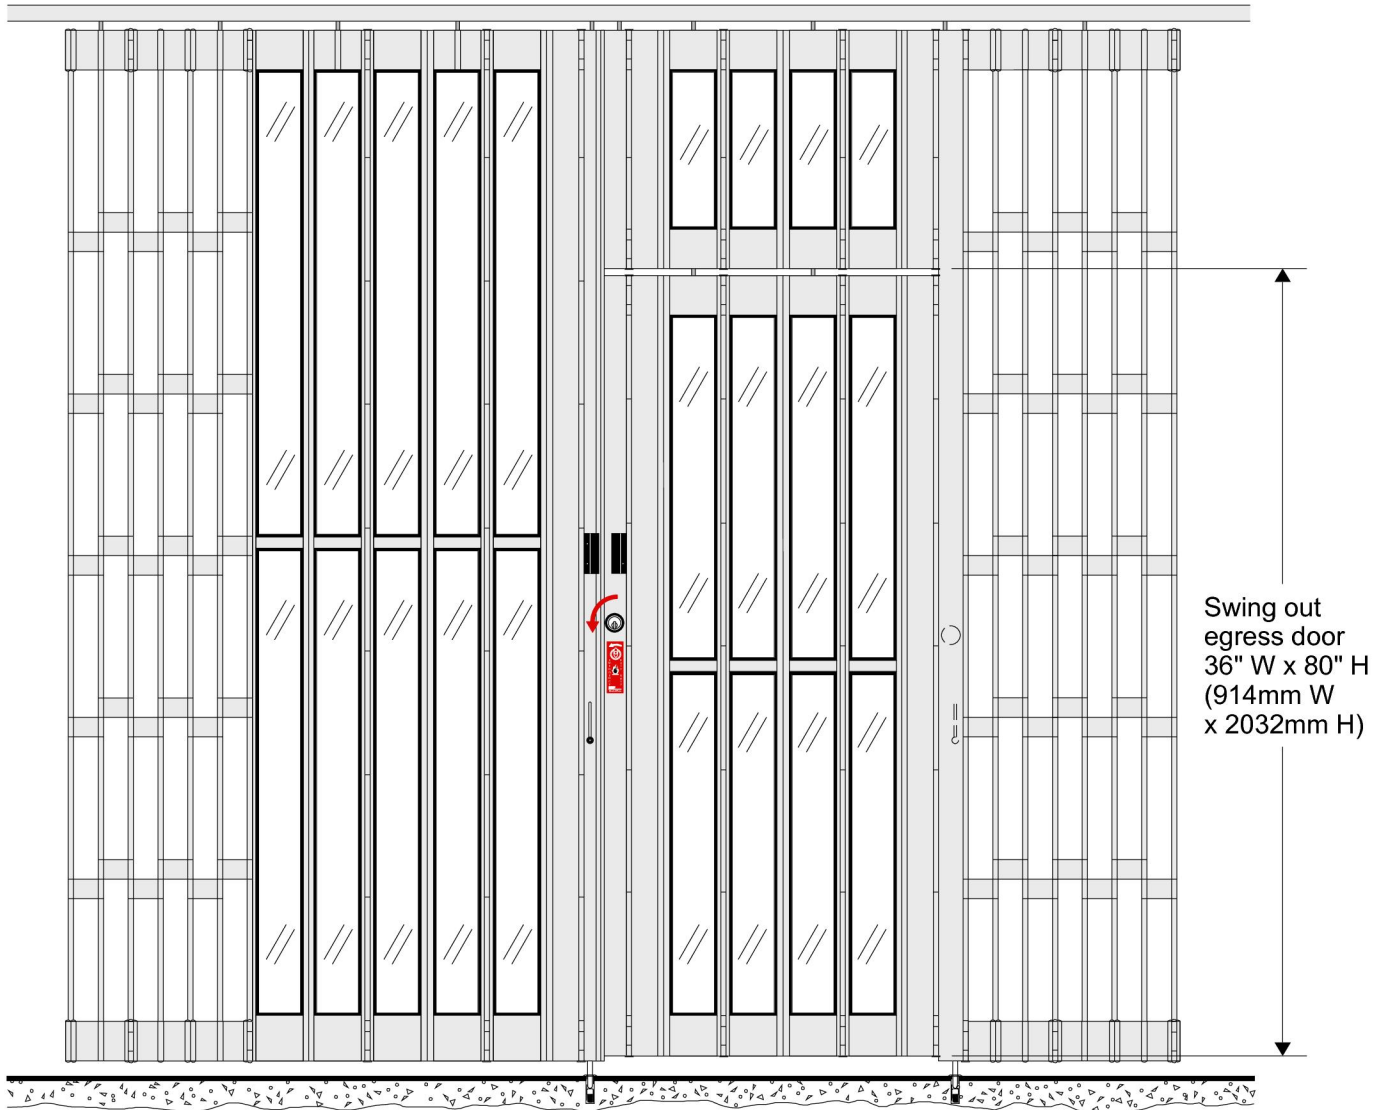

Swing out egress door

**ELEVATION
(INSIDE VIEW)**

Please confirm panel type for thumbturn protection:
ROYAL (TEMPERED GLASS) or AEROFLEX (PERFORATED)

← **+/- 6 ft
1,8m OF THUMBTURN PROTECTION** →

PLAN VIEW