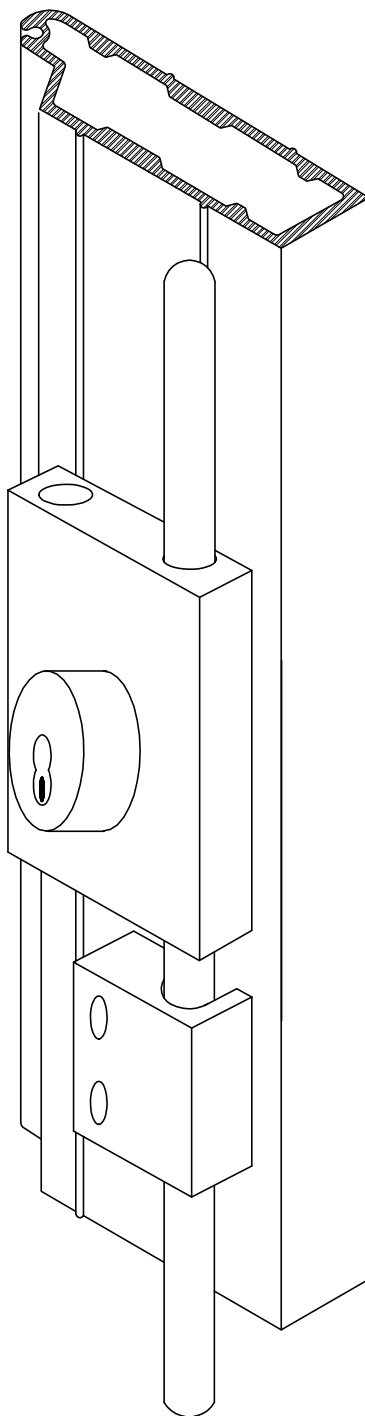

Single Cremone Bolt Keylock

Mounted only on Lead Post
or Intermediate Rolling Post

CAD SCBK-740

SINGLE CREMONE BOLT KEYLOCK – MODEL 740