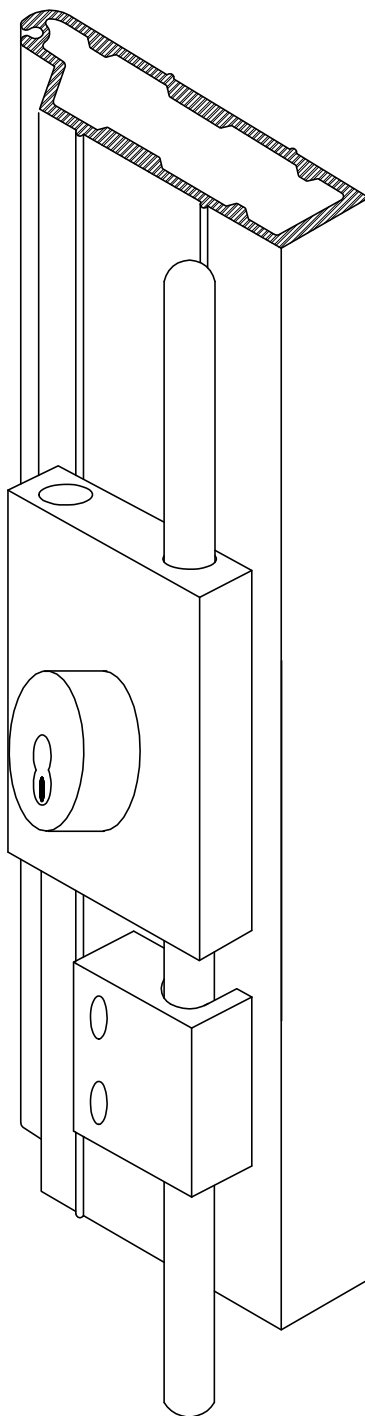

# Single Cremone Bolt Keylock

Mounted only on Lead Post  
or Intermediate Rolling Post

CAD SCBK-640

SINGLE CREMONE BOLT KEYLOCK — MODEL 640