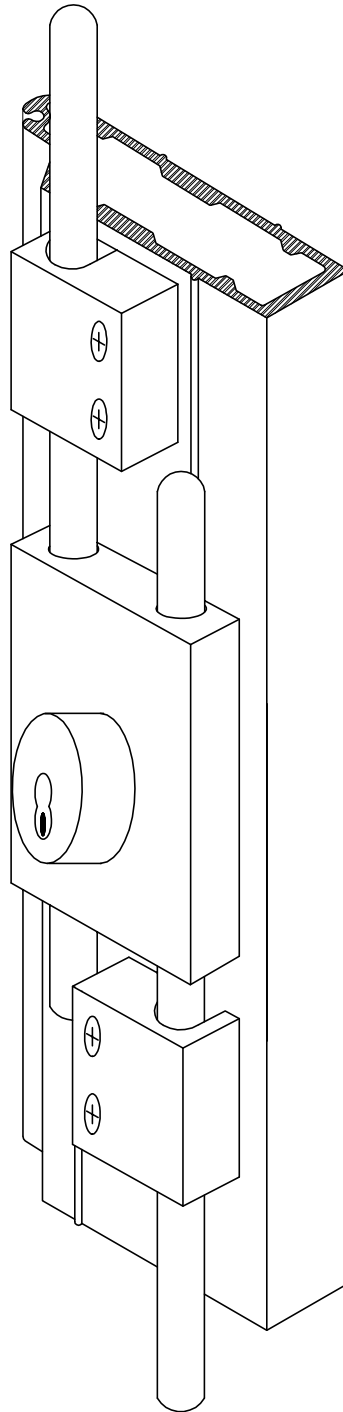

Double Cremone Bolt with Keylock

Mounted only on Lead Post
or Intermediate Rolling Post

CAD DCBK-640

DOUBLE CREMONE BOLT KEYLOCK — MODEL 640