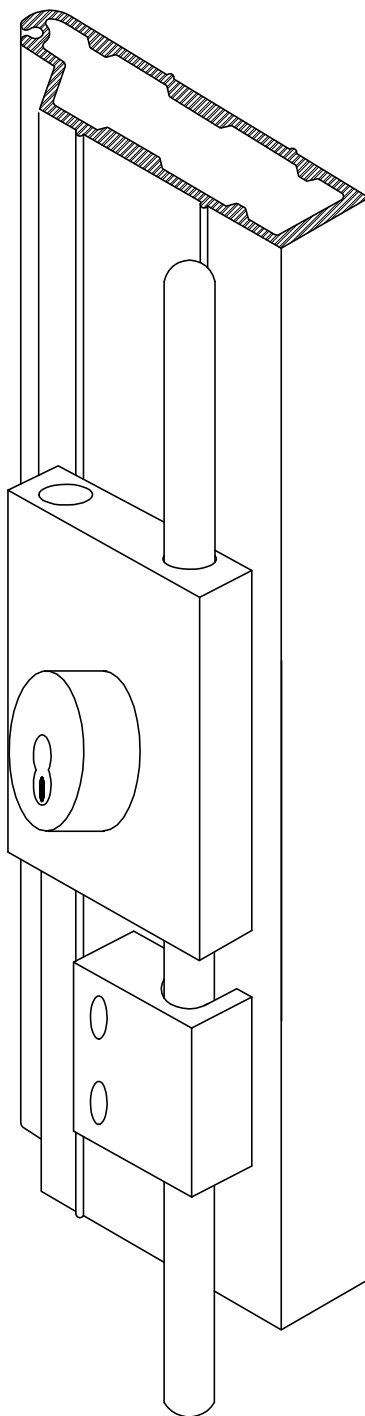

# Single Cremone Bolt Keylock

Mounted only on Lead Post  
or Intermediate Rolling Post

CAD SCBK-540

SINGLE CREMONE BOLT KEYLOCK – MODEL 540