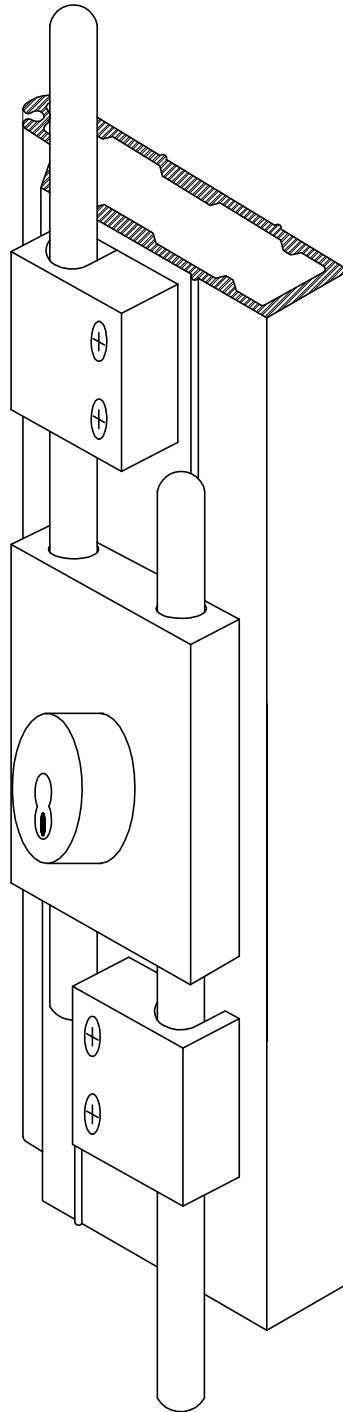

Double Cremone Bolt with Keylock

Mounted only on Lead Post  
or Intermediate Rolling Post

CAD DCBK-540

DOUBLE CREMONE BOLT KEYLOCK — MODEL 540