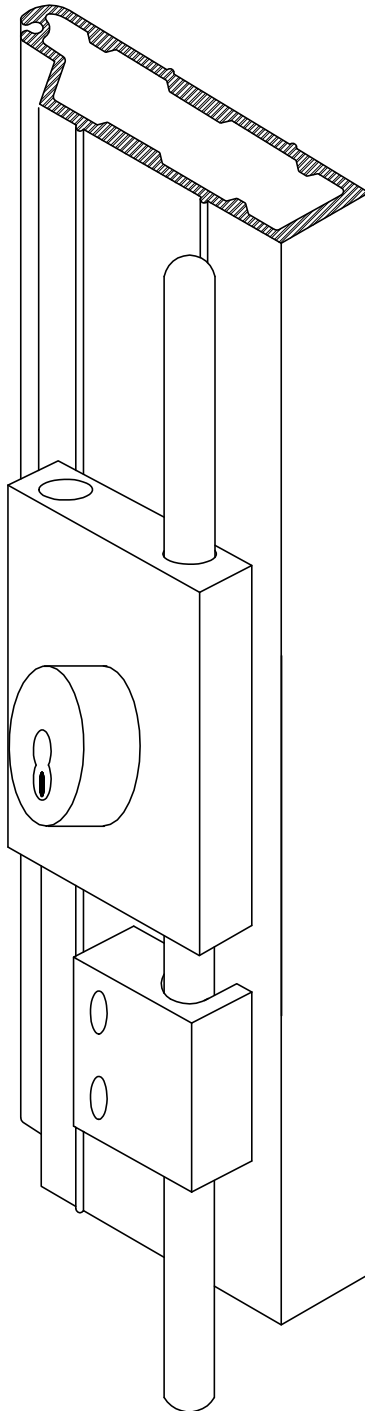

Single Cremone Bolt Keylock

Mounted only on Lead Post
or Intermediate Rolling Post

CAD SCBK-440

SINGLE CREMONE BOLT KEYLOCK – MODEL 440