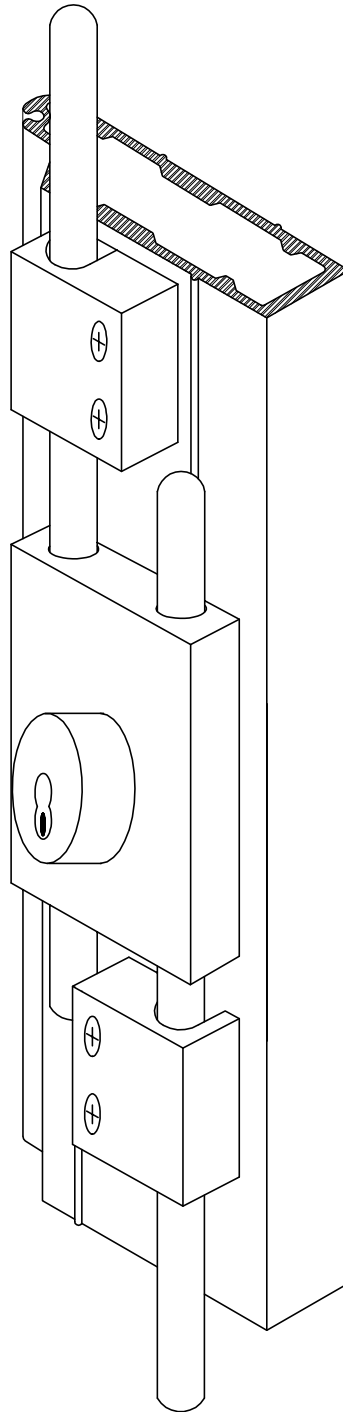

## Double Cremone Bolt with Keylock

Mounted only on Lead Post  
or Intermediate Rolling Post

CAD DCBK-440

DOUBLE CREMONE BOLT KEYLOCK — MODEL 440