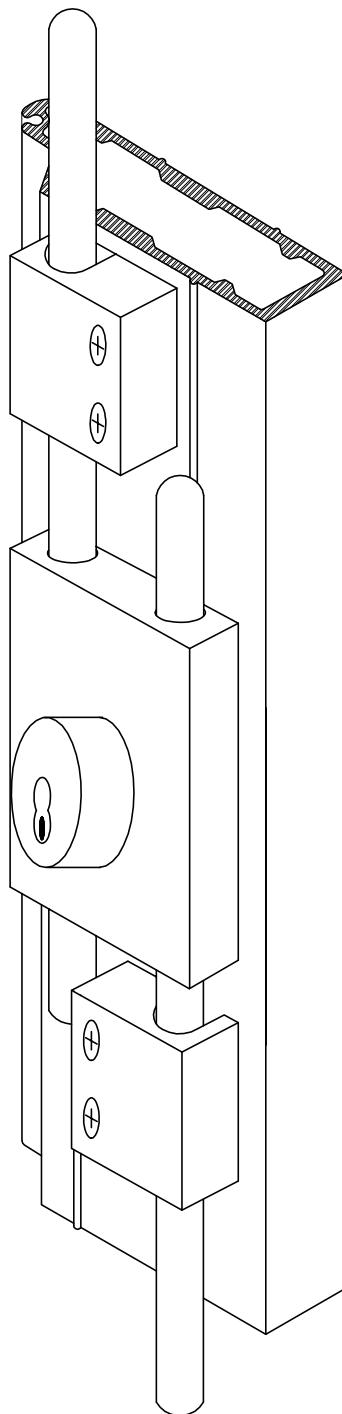

## Double Cremone Bolt with Keylock

Mounted only on Lead Post  
or Intermediate Rolling Post

CAD DCBK-440

DOUBLE CREMONE BOLT KEYLOCK — MODEL 440