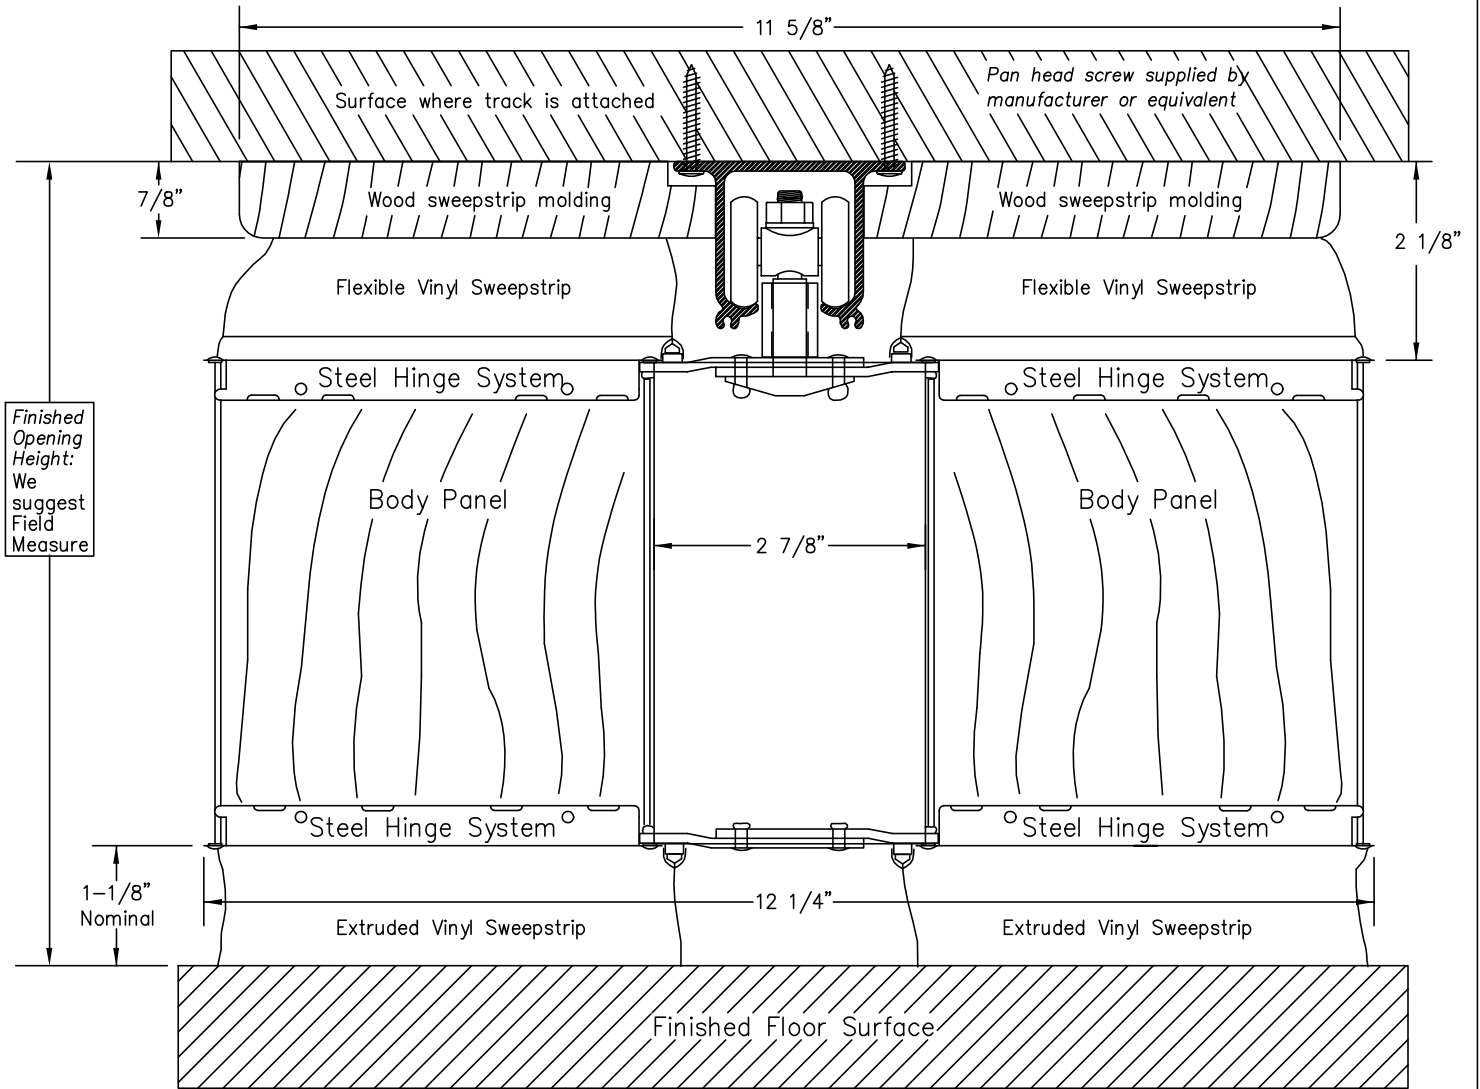

Surface Track

CAD SRTK3300

○ SURFACE TRACK — MODEL 3300