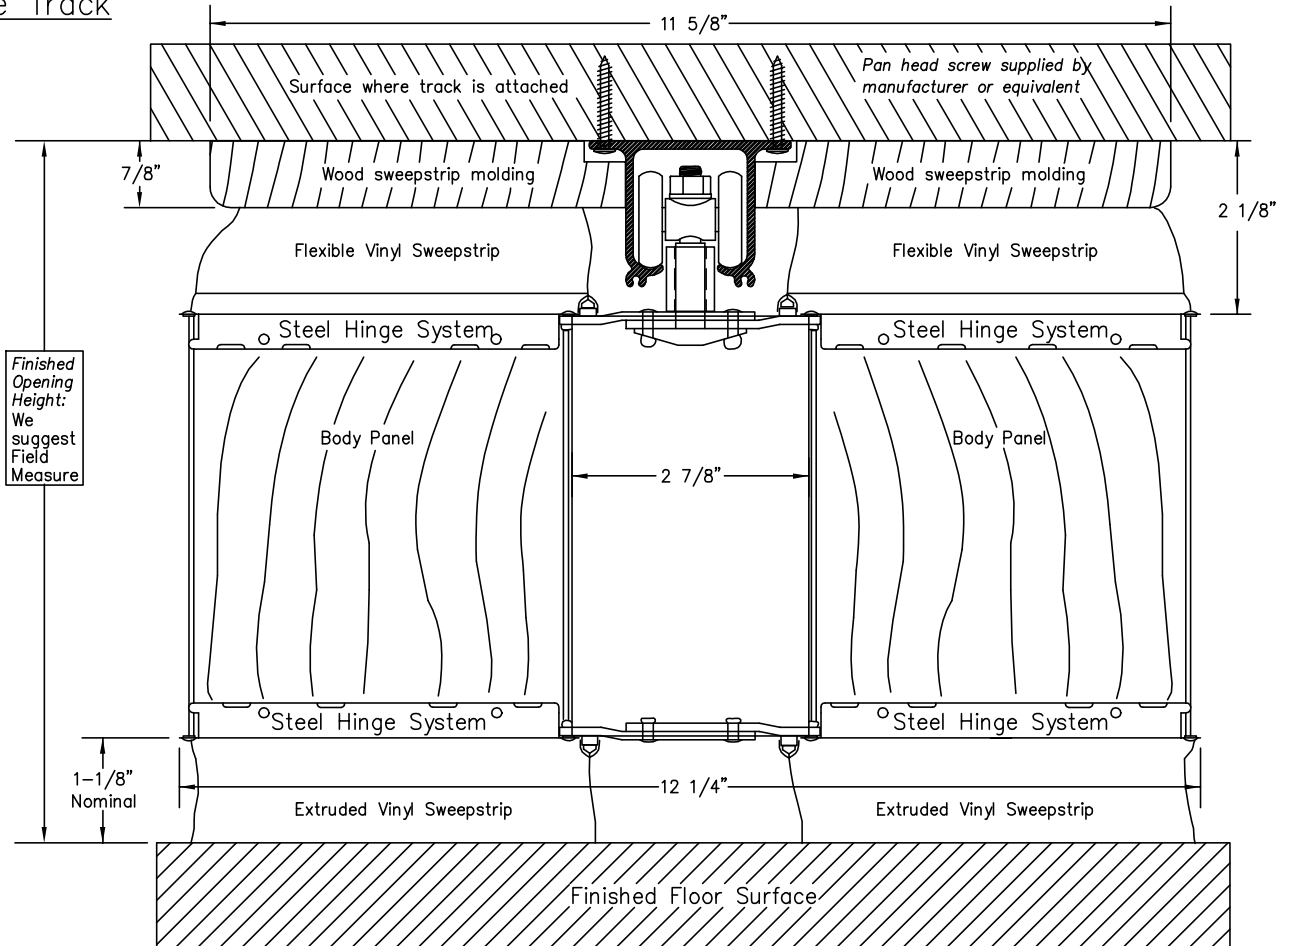

Surface Track

Mounting Panel Options

Flush Jamb Panel (Specify)

Post Jamb Panel (Specify)

Optional Ceiling Guard Track

Sliding Jamb Panel