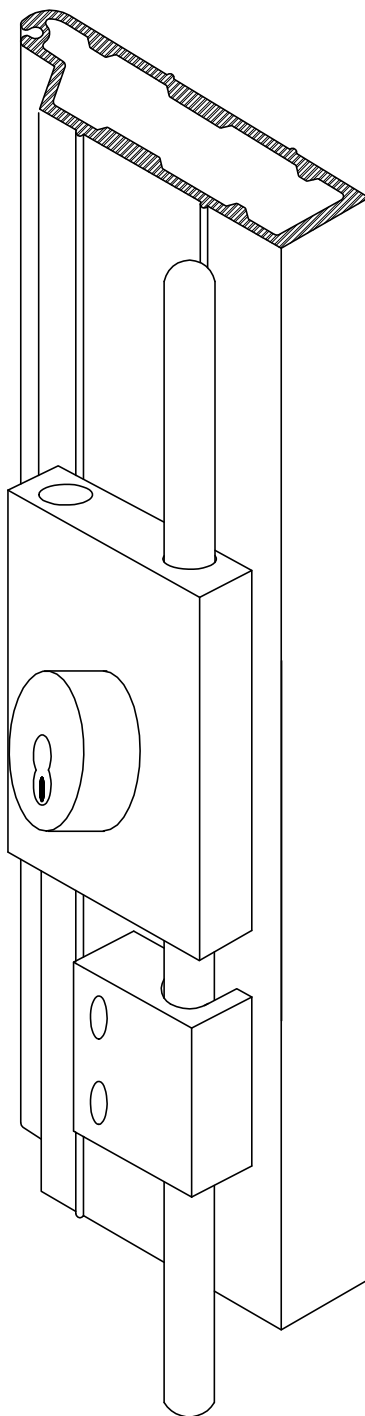

# Single Cremone Bolt Keylock

Mounted only on Lead Post  
or Intermediate Rolling Post

CAD SCBK-240

SINGLE CREMONE BOLT KEYLOCK – MODEL 240