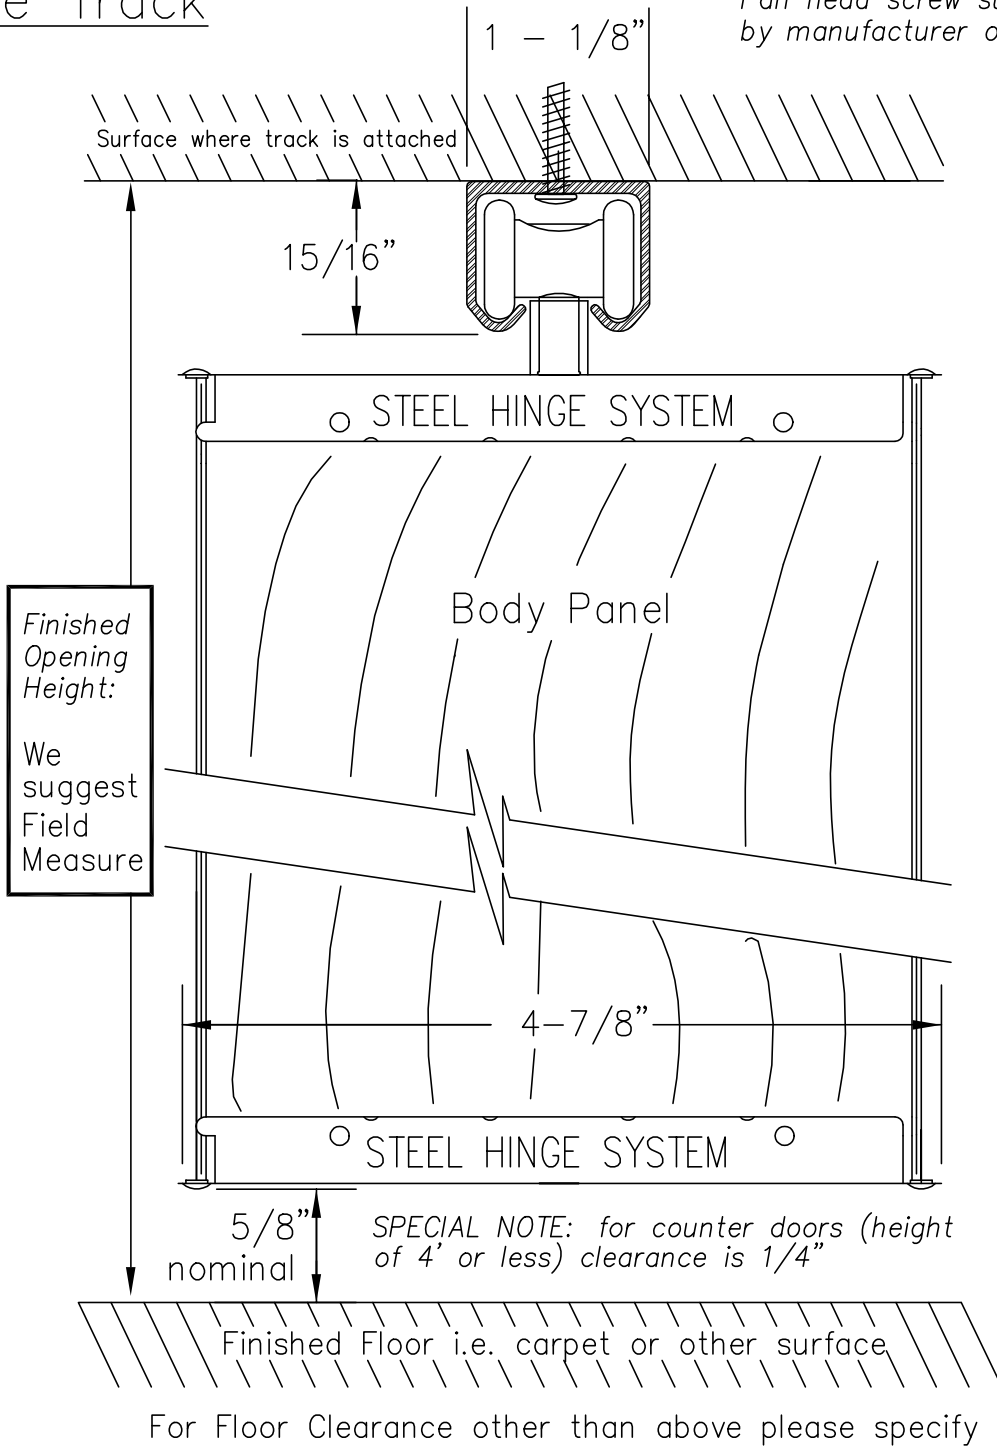

Surface Track

Pan head screw supplied by manufacturer or equivalent

CAD SRTK-140

○ SURFACE TRACK — MODEL 140